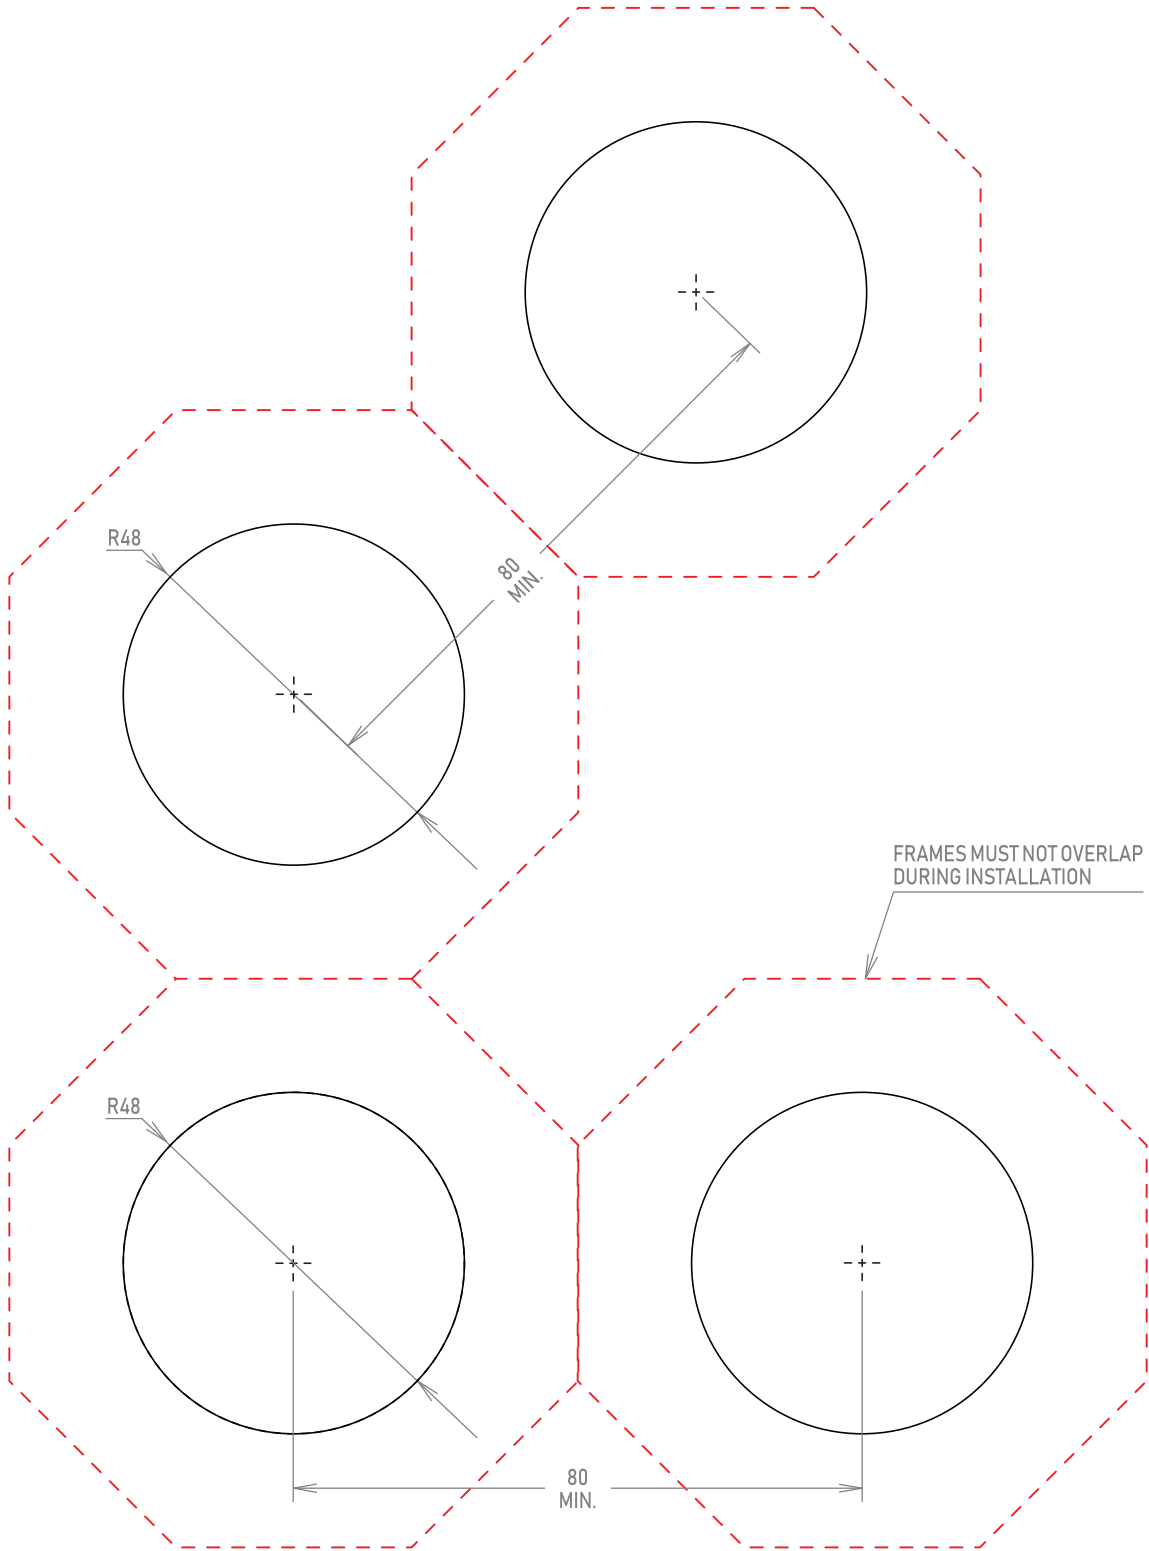

D

D

C

C

B

B

A

A

COMMERCIAL IN CONFIDENCE THIS DRAWING MAY NOT BE REPRODUCED OR TRANSMITTED IN ANY FORM OR BY ANY MEANS IN PART OR WHOLE WITHOUT THE WRITTEN CONSENT OF ZETR PTY. LTD.

KEY:

- CUTLINE
- MOUNTING FRAME

DRAWING NAME:
48 FIXED AND ADJUSTABLE MOUNTING CUT-OUT AND CONFIGURATION DRAWING

DOCUMENT NUMBER
ZD-47MOU-CT

DRAWN BY: Joseph Romano
DATE: 23/08/24

ALL DIMENSIONS IN MM
(UNLESS NOTED OTHERWISE)

SHEET SIZE: A4
Portrait
SHEET 1 OF 1

SCALE:
1:1

REVISION:
A

DO NOT SCALE

4